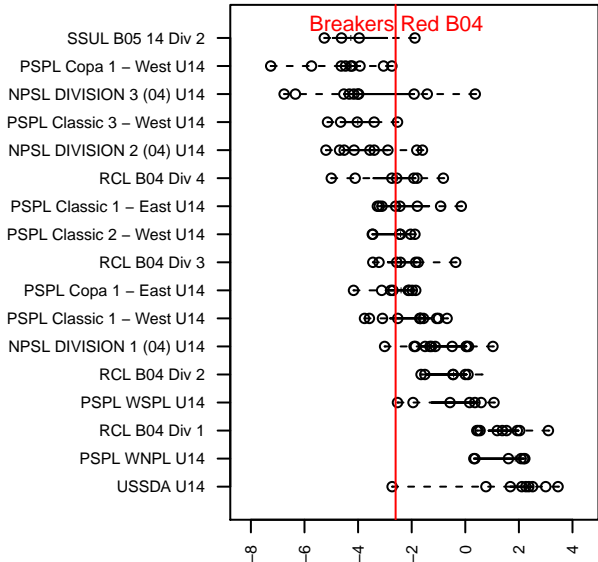

# Breakers Red B04

Breakers SC

Spokane, WA

B04 total strength=1029

attack=3.61 defense=1.36

fall league = PSPL Classic 1 – East U14

spr league = Spr PSPL EWA – '04 Classic 1 – I

notes= Bartich 2017

2016 Spr PSPL–Inland Copa 1 U13

2017 Sounders FC Cup BU14 Silver

2017 River City Cup U14 (2004) U14

2017 Les Schwab NW Cup U14 Premier (Gold)

2017 PSPL Classic 1 – East U14

2017 Spr PSPL EWA – '04 Classic 1 – East U1

2017 WA Cup U14 Silver U14

**attack and defense variance (black dot)  
relative to other teams  
and top 10 in region**

**attack and defense rating  
relative to others at age  
and all opponents in last 13 months**