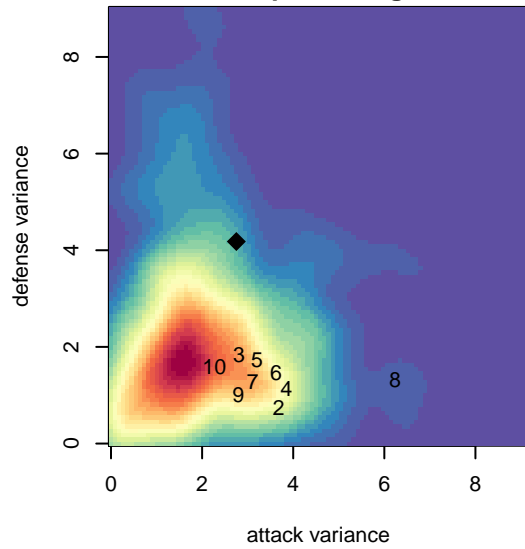

# Breakers Red B04

Breakers SC

Spokane, WA

B04 total strength=1029

attack=3.61 defense=1.36

fall league = PSPL Classic 1 – East U14

spr league = Spr PSPL EWA – '04 Classic 1 – I

notes= Bartich 2017

2017 WA Cup U14 Silver U14

**attack and defense variance (black dot)  
relative to other teams  
and top 10 in region**

**attack and defense rating  
relative to others at age  
and all opponents in last 13 months**