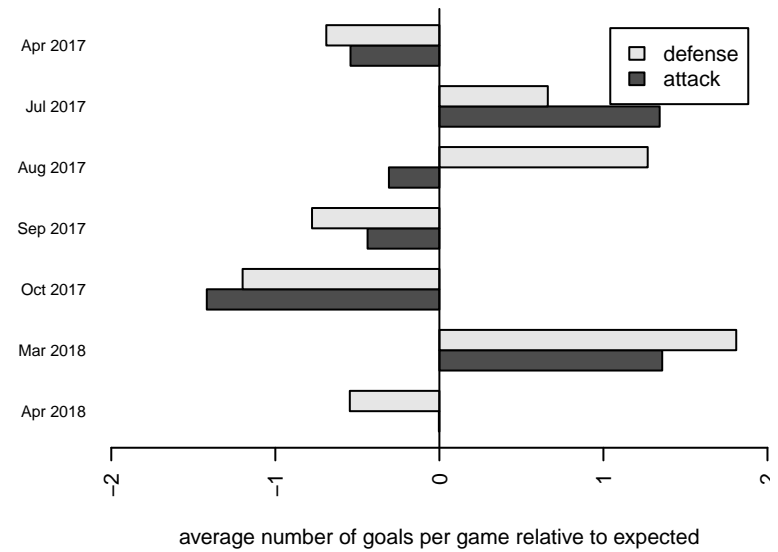

Performance relative to 13 month average