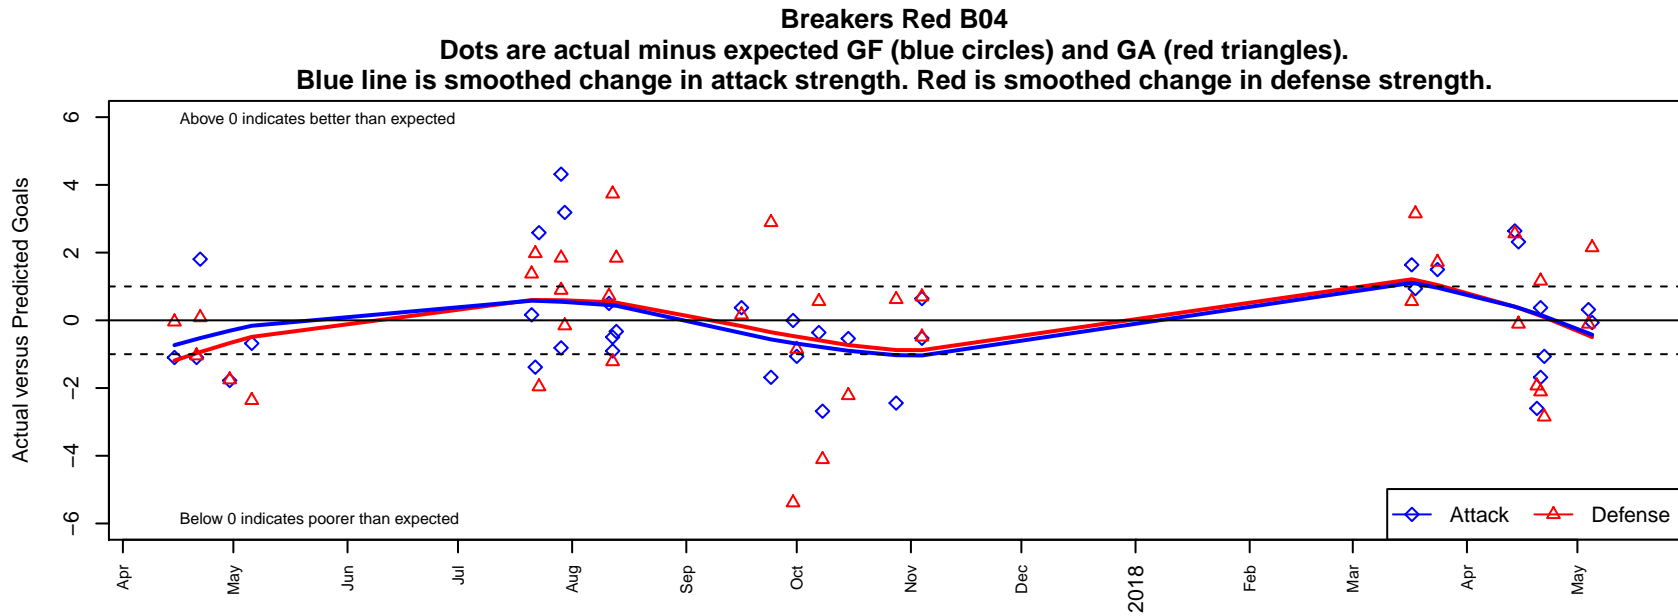

# Breakers Red B04

Breakers SC

Spokane, WA

B04 total strength=1029

attack=3.61 defense=1.36

fall league = PSPL Classic 1 – East U14

spr league = Spr PSPL EWA – '04 Classic 1 – I

notes= Bartich 2017

2017 WA Cup U14 Silver U14

**attack and defense variance (black dot)  
relative to other teams  
and top 10 in region**

**attack and defense rating  
relative to others at age  
and all opponents in last 13 months**